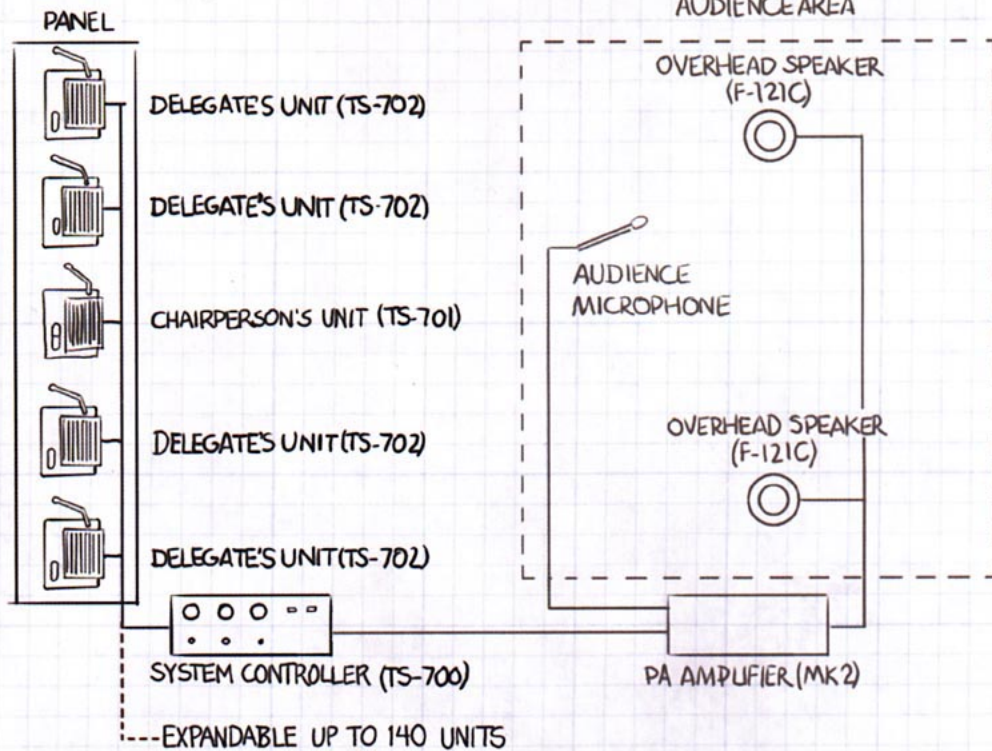

For more information, call your nearest professional audio dealer or contact TOA Electronics at 800-733-7088.

JUST PLUG-N-PLAY!

Quick-lock connectors make set-up simple and quick. Just put the stations in place and plug them in. Perfect for meetings of 4 to 140 people!

MEETING ROOM "A"

SYSTEM
DIAGRAM

SYSTEM COMPONENTS

TS-701 CHAIRPERSON
STATION

- Removable microphone
- LED mic light
- Press-to-talk priority switch activates chime and override delegates' stations
- Press-on/press-off talk switch
- Recording output jack
- Quick-lock mini-connector
- Connection cable included

TS-702 DELEGATE
STATION

- Removable microphone
- LED mic light
- Press-on/press-off talk switch
- Recording output jack
- Quick-lock mini-connector
- Connection cable included

YR-700 EXTENSION CABLE

- Allows remote location of TS-700 System Controller in fixed installations to a distance of 32.8' (10m)